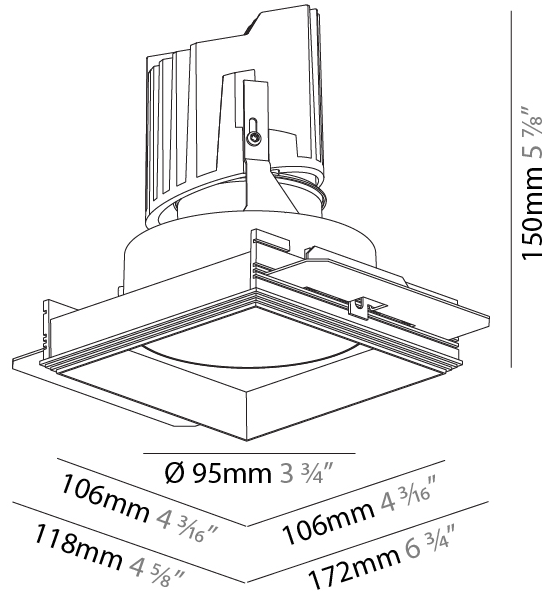

Fixture Finish: SSR / BKV / CWI / CRY / HAB / LAG / UFT / ITA / RUA / RUR / MIC / FTG / MYG / TWT / LOD / PUS / FRO / FUP / KIA / POP / BLS / SPG / MEY / GOH / GUM / CHC / COM / ABZ / JAG / OBR / MOS / ROR

Fixture Material: Aluminum Die Cast
Cut-out Measurements: 120mm / 4 3/4" x 120mm / 4 3/4"
Upon Request: Unique Ceiling Thickness

ELECTRICAL

Lamp Type: LED (Zhaga Standard)
Input Wattage (W): 16.5
Total Output Wattage (W): 14.7
Dimming: Dali Dimming
Driver Included: No
Driver Location: Recessed Housing
Driver Type: Constant Current - 120Vac
Driver Class: Class 2
Housing: See Components
Input Voltage (V): 120
Constant Current (MA): 350

LED

Number of LEDs: 1
Color Temperature (°K): Warm Dim
Max. Delivered Lumen (lm): 770
Nominal Lumen (lm): 1140
CRI: >90 CRI
Lamp Life (hrs): 50000
Upon Request: RGB-W Tunable White Special Color Temperature Special LED

OPTICAL

Reflector: 20 / 40 / 60
Upon Request: Special Beam Angles

RATINGS AND CERTIFICATIONS

Zaneen Group, Inc. 1600 988-3382, F 416-247-9319, www.zaneen.com

Certified By: Certified for North American Standards
In a constant effort to supply the best product, we reserve the right to change specifications or materials without notice. The most recent specification sheets are found at zaneen.com

PROJECT
TYPE
SPECIFIER
QUANTITY
DATE