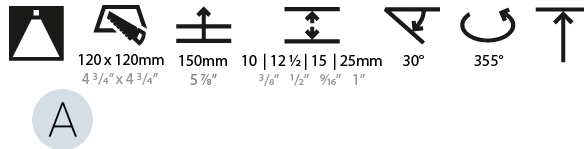

ELECTRICAL

Lamp Type: LED (Zhaga Standard)
Input Wattage (W): 16.5
Total Output Wattage (W): 14.7
Dimming: Dali Dimming
Driver Included: No
Driver Location: Recessed Housing
Driver Type: Constant Current - 120Vac
Driver Class: Class 2
Housing: See Components
Input Voltage (V): 120
Constant Current (MA): 350

LED

Number of LEDs: 1
Max. Delivered Lumen (lm): 770
Nominal Lumen (lm): 1140
CRI: >90 CRI
Lamp Life (hrs): 50000
Upon Request: RGB-W Tunable White Special Color Temperature Special LED

OPTICAL

Reflector*: 20 / 40 / 60
Adjustability: Rotational 355°; Tilt 30°
Upon Request: Special Beam Angles

RATINGS AND CERTIFICATIONS

For international specifications by adding 'INT' at the end of the existing Model #. For assistance on 'custom' specifications, contact zteam@zaneen.com. In a constant effort to supply the best product, we reserve the right to change specifications or materials without notice. The most recent specification sheets are found at zaneen.com