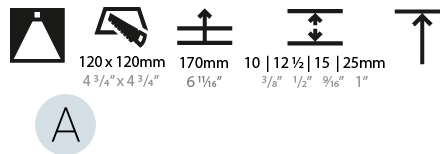

PHYSICAL

Shape: Square
Length (mm): 106
Length (in): 4 3/16
Width (mm): 106
Width (in): 4 3/16
Height (mm): 150
Height (in): 5 7/8
Ceiling Thickness (mm): 10 / 12.5 / 15 / 25
Ceiling Thickness (in): 3/8 or 1/2 or 9/16 or 1
Min. Recessing Depth (mm): 170
Min. Recessing Depth (in): 6 11/16
Light Distribution: Downlight
Weight (kg): 0.769
Weight (lbs): 1.69
Fixture Finish: SSR / BKV / CWI / CRY / HAB / LAG / UFT / ITA / RUA / RUR / MIC / FTG / MYG / TWT / LOD / PUS / FRO / FUP / KIA / POP / BLS / SPG / MEY / GOH / GUM / CHC / COM / ABZ / JAG / OBR / MOS / ROR
Fixture Material: Aluminum Die Cast
Cut-out Measurements: 120mm / 4 3/4" x 120mm / 4 3/4"
Upon Request: Unique Ceiling Thickness

ELECTRICAL

Lamp Type: LED (Zhaga Standard)
Input Wattage (W): 16.5
Total Output Wattage (W): 14.7
Dimming: Dali Dimming
Driver Included: No
Driver Location: Recessed Housing
Driver Type: Constant Current - 120Vac
Driver Class: Class 2
Housing: See Components
Input Voltage (V): 120
Constant Current (MA): 350

LED

Number of LEDs: 1
Max. Delivered Lumen (lm): 770
Nominal Lumen (lm): 1140
CRI: >90 CRI
Lamp Life (hrs): 50000
Upon Request: RGB-W Tunable White Special Color Temperature Special LED

OPTICAL

Reflector: 20 / 40 / 60
Upon Request: Special Beam Angles

RATINGS AND CERTIFICATIONS

Certified By: Certified for North American Standards

IP rating: IP20
Zaneen Company Inc. © 2024, T 1800-388-3382, F 416-247-9319, www.zaneen.com