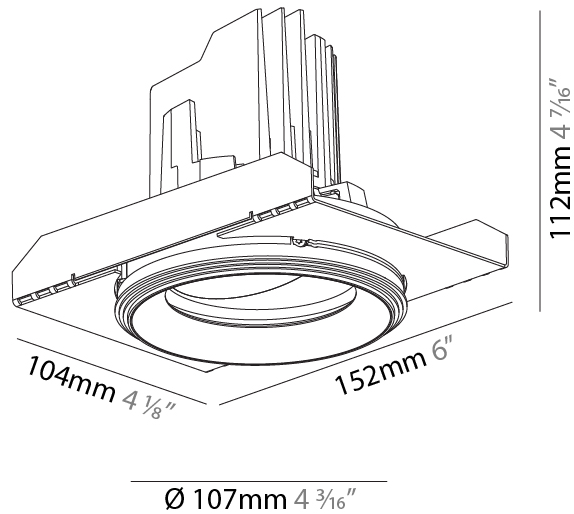

#### PHYSICAL

Shape: Round  
 Diameter (mm): 107  
 Diameter (in): 4 3/16  
 Height (mm): 112  
 Height (in): 4 7/16  
 Ceiling Thickness (mm): 10 / 12.5 / 15 / 25  
 Ceiling Thickness (in): 3/8 or 1/2 or 9/16 or 1  
 Min. Recessing Depth (mm): 130  
 Min. Recessing Depth (in): 5 1/8  
 Light Distribution: Adjustable / Downlight  
 Weight (kg): 0.583  
 Weight (lbs): 1.28  
 Fixture Finish: SSR / BKV / CWI / CRY / HAB / LAG / UFT / ITA / RUA / RUR / MIC / FTG / MYG / TWT / LOD / PUS / FRO / FUP / KIA / POP / BLS / SPG / MEY / GOH / GUM / CHC / COM / ABZ / JAG / OBR / MOS / ROR  
 Fixture Material: Aluminum Die Cast  
 Cut-out Measurements: Ø111mm/4 3/8"  
 Upon Request: Unique Ceiling Thickness

#### RATINGS AND CERTIFICATIONS

Certified By: Certified for North American Standards  
 IP rating: IP20

111mm 4 3/8"	130mm 5 1/8"	10   12 1/2   15   25mm 3/8"   1/2"   9/16"   1"	± 30°	355°		
A						