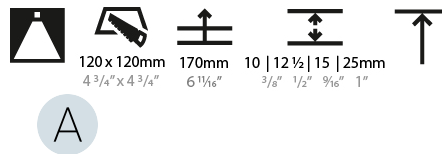

Fixture Finish: SSR / BKV / CWI / CRY / HAB / LAG / UFT / ITA / RUA / RUR / MIC / FTG / MYG / TWT / LOD / PUS / FRO / FUP / KIA / POP / BLS / SPG / MEY / GOH / GUM / CHC / COM / ABZ / JAG / OBR / MOS / ROR

Fixture Material: Aluminum Die Cast
Cut-out Measurements: 120mm / 4 3/4" x 120mm / 4 3/4"
Upon Request: Unique Ceiling Thickness

ELECTRICAL

Lamp Type: LED (Zhaga Standard)
Input Wattage (W): 16.5
Total Output Wattage (W): 14.7
Dimming: Dali Dimming
Driver Included: No
Driver Location: Recessed Housing
Driver Type: Constant Current - 120Vac
Driver Class: Class 2
Housing: See Components
Input Voltage (V): 120
Constant Current (MA): 350

LED

Number of LEDs: 1
Color Temperature (°K): Warm Dim
Max. Delivered Lumen (lm): 770
Nominal Lumen (lm): 1140
CRI: >90 CRI
Lamp Life (hrs): 50000
Upon Request: RGB-W Tunable White Special Color Temperature Special LED

OPTICAL

Reflector: 20 / 40 / 60
Upon Request: Special Beam Angles

RATINGS AND CERTIFICATIONS

Zaneen Group, Inc. 1600 988-3382, F 416-247-9319, www.zaneen.com

Certified By: Certified for North American Standards
In a constant effort to supply the best product, we reserve the right to change specifications or materials without notice. The most recent specification sheets are found at zaneen.com

PROJECT
TYPE
SPECIFIER
QUANTITY
DATE